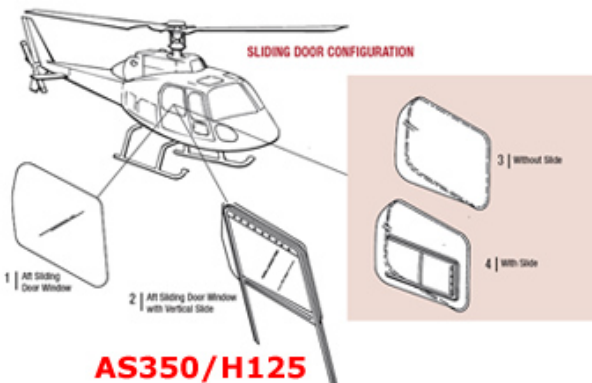

To better serve our European customers, NEDAERO is glad to announce that important shipsets of windows are also available with an EASA STC for Écureuil series (AS350/AS355/H125), Colibri series (EC120/H120) and H130 (previously EC130).