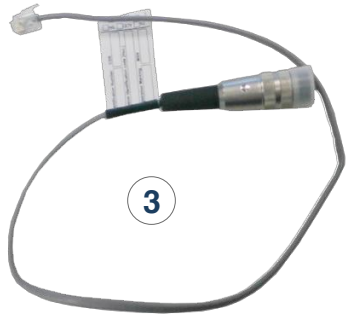

KANNAD INTEGRA EASY EVO WITH ROD ANTENNA (P/N 1002808)

The Simplest Way to Fly Safe

INTEGRA EASY Evo with Rod includes:

- 1- Kannad INTEGRA AF 406 ELT
- 2- TSO-C126b mounting bracket for Integra AF
- 3- Rod antenna, AV300
- 4- Sub-d 9 pts female connector
- 5- RC200 remote control panel

1- PACK INTEGRA AF EVO (P/N 1002824)

Pack Integra AF Evo includes:

1. Transmitter AF INTEGRA designed for flat installation on fix wings aircraft or specific installation on helicopters
2. TSO-C126b mounting bracket for Integra AF
3. RC200 remote control panel
4. DIN-12 connector
5. SUB-D 9 pts female connector

1- AMERIFIT PACK AF EVO (P/N 1002811)

Amerifit Pack AF Evo includes:

1. Transmitter AF INTEGRA designed for flat installation on fix wings aircraft or specific installation on helicopters
2. TSO-C126b mounting bracket for Integra AF
3. Adapter Cable DIN 12/ RJ11
4. RJ11/RJ11 Coupler
5. Remote Control Panel RC103 RCP (P/N S1820513-25)

1- AMERIKING RETROFIT INSTALLATION KIT EVO (P/N 1002812)

AMERIKING Retrofit Installation Kit Evo includes:

1. TSO-C126b mounting bracket for Integra AF
2. Adapter Cable DIN 12/ RJ11
3. RJ11/RJ11 Coupler
4. Remote Control Panel RC103 RCP (P/N S1820513-25)