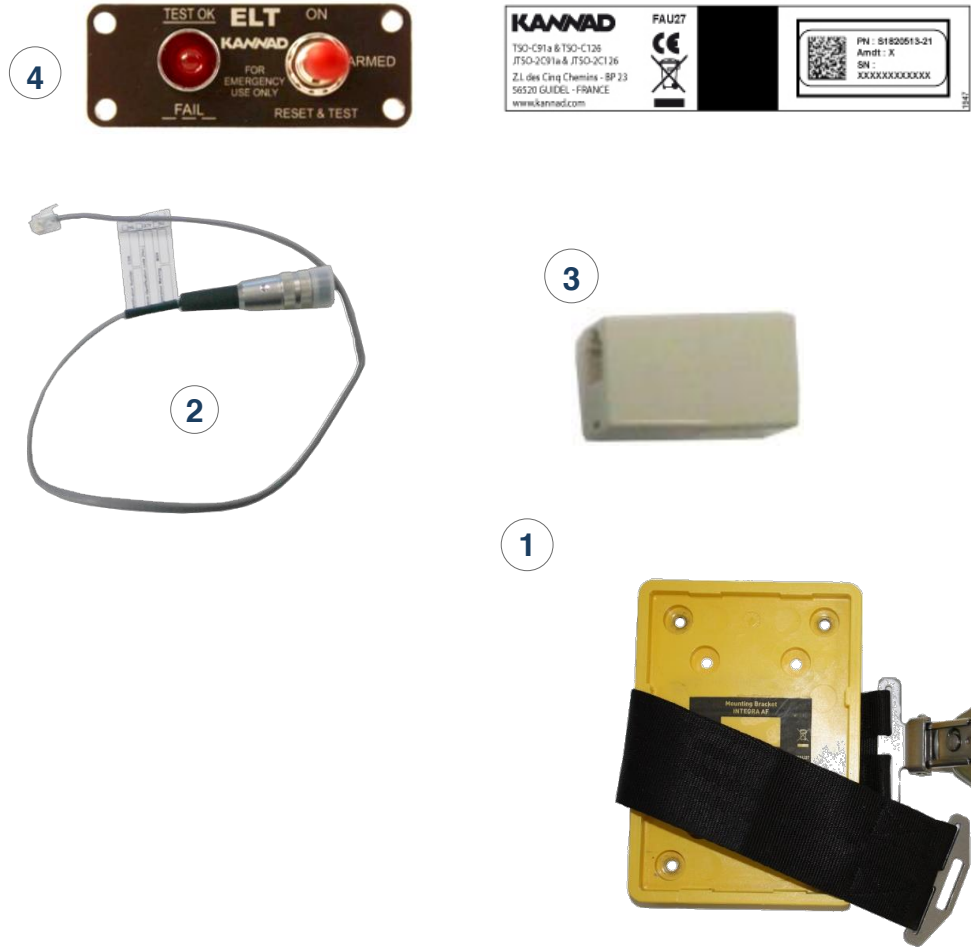

KANNAD INTEGRA EASY EVO WITH ROD ANTENNA (P/N 1002808)

The Simplest Way to Fly Safe

INTEGRA EASY Evo with Rod includes:

- 1- Kannad INTEGRA AF 406 ELT
- 2- TSO-C126b mounting bracket for Integra AF
- 3- Rod antenna, AV300
- 4- Sub-d 9 pts female connector
- 5- RC200 remote control panel

1- PACK INTEGRA AF EVO (P/N 1002824)

Pack Integra AF Evo includes:

1. Transmitter AF INTEGRA designed for flat installation on fix wings aircraft or specific installation on helicopters
2. TSO-C126b mounting bracket for Integra AF
3. RC200 remote control panel
4. DIN-12 connector
5. SUB-D 9 pts female connector

1- AMERIFIT PACK AF EVO (P/N 1002811)

Amerifit Pack AF Evo includes:

1. Transmitter AF INTEGRA designed for flat installation on fix wings aircraft or specific installation on helicopters
2. TSO-C126b mounting bracket for Integra AF
3. Adapter Cable DIN 12/ RJ11
4. RJ11/RJ11 Coupler
5. Remote Control Panel RC103 RCP (P/N S1820513-25)

1- AMERIKING RETROFIT INSTALLATION KIT EVO (P/N 1002812)

AMERIKING Retrofit Installation Kit Evo includes:

1. TSO-C126b mounting bracket for Integra AF
2. Adapter Cable DIN 12/ RJ11
3. RJ11/RJ11 Coupler
4. Remote Control Panel RC103 RCP (P/N S1820513-25)